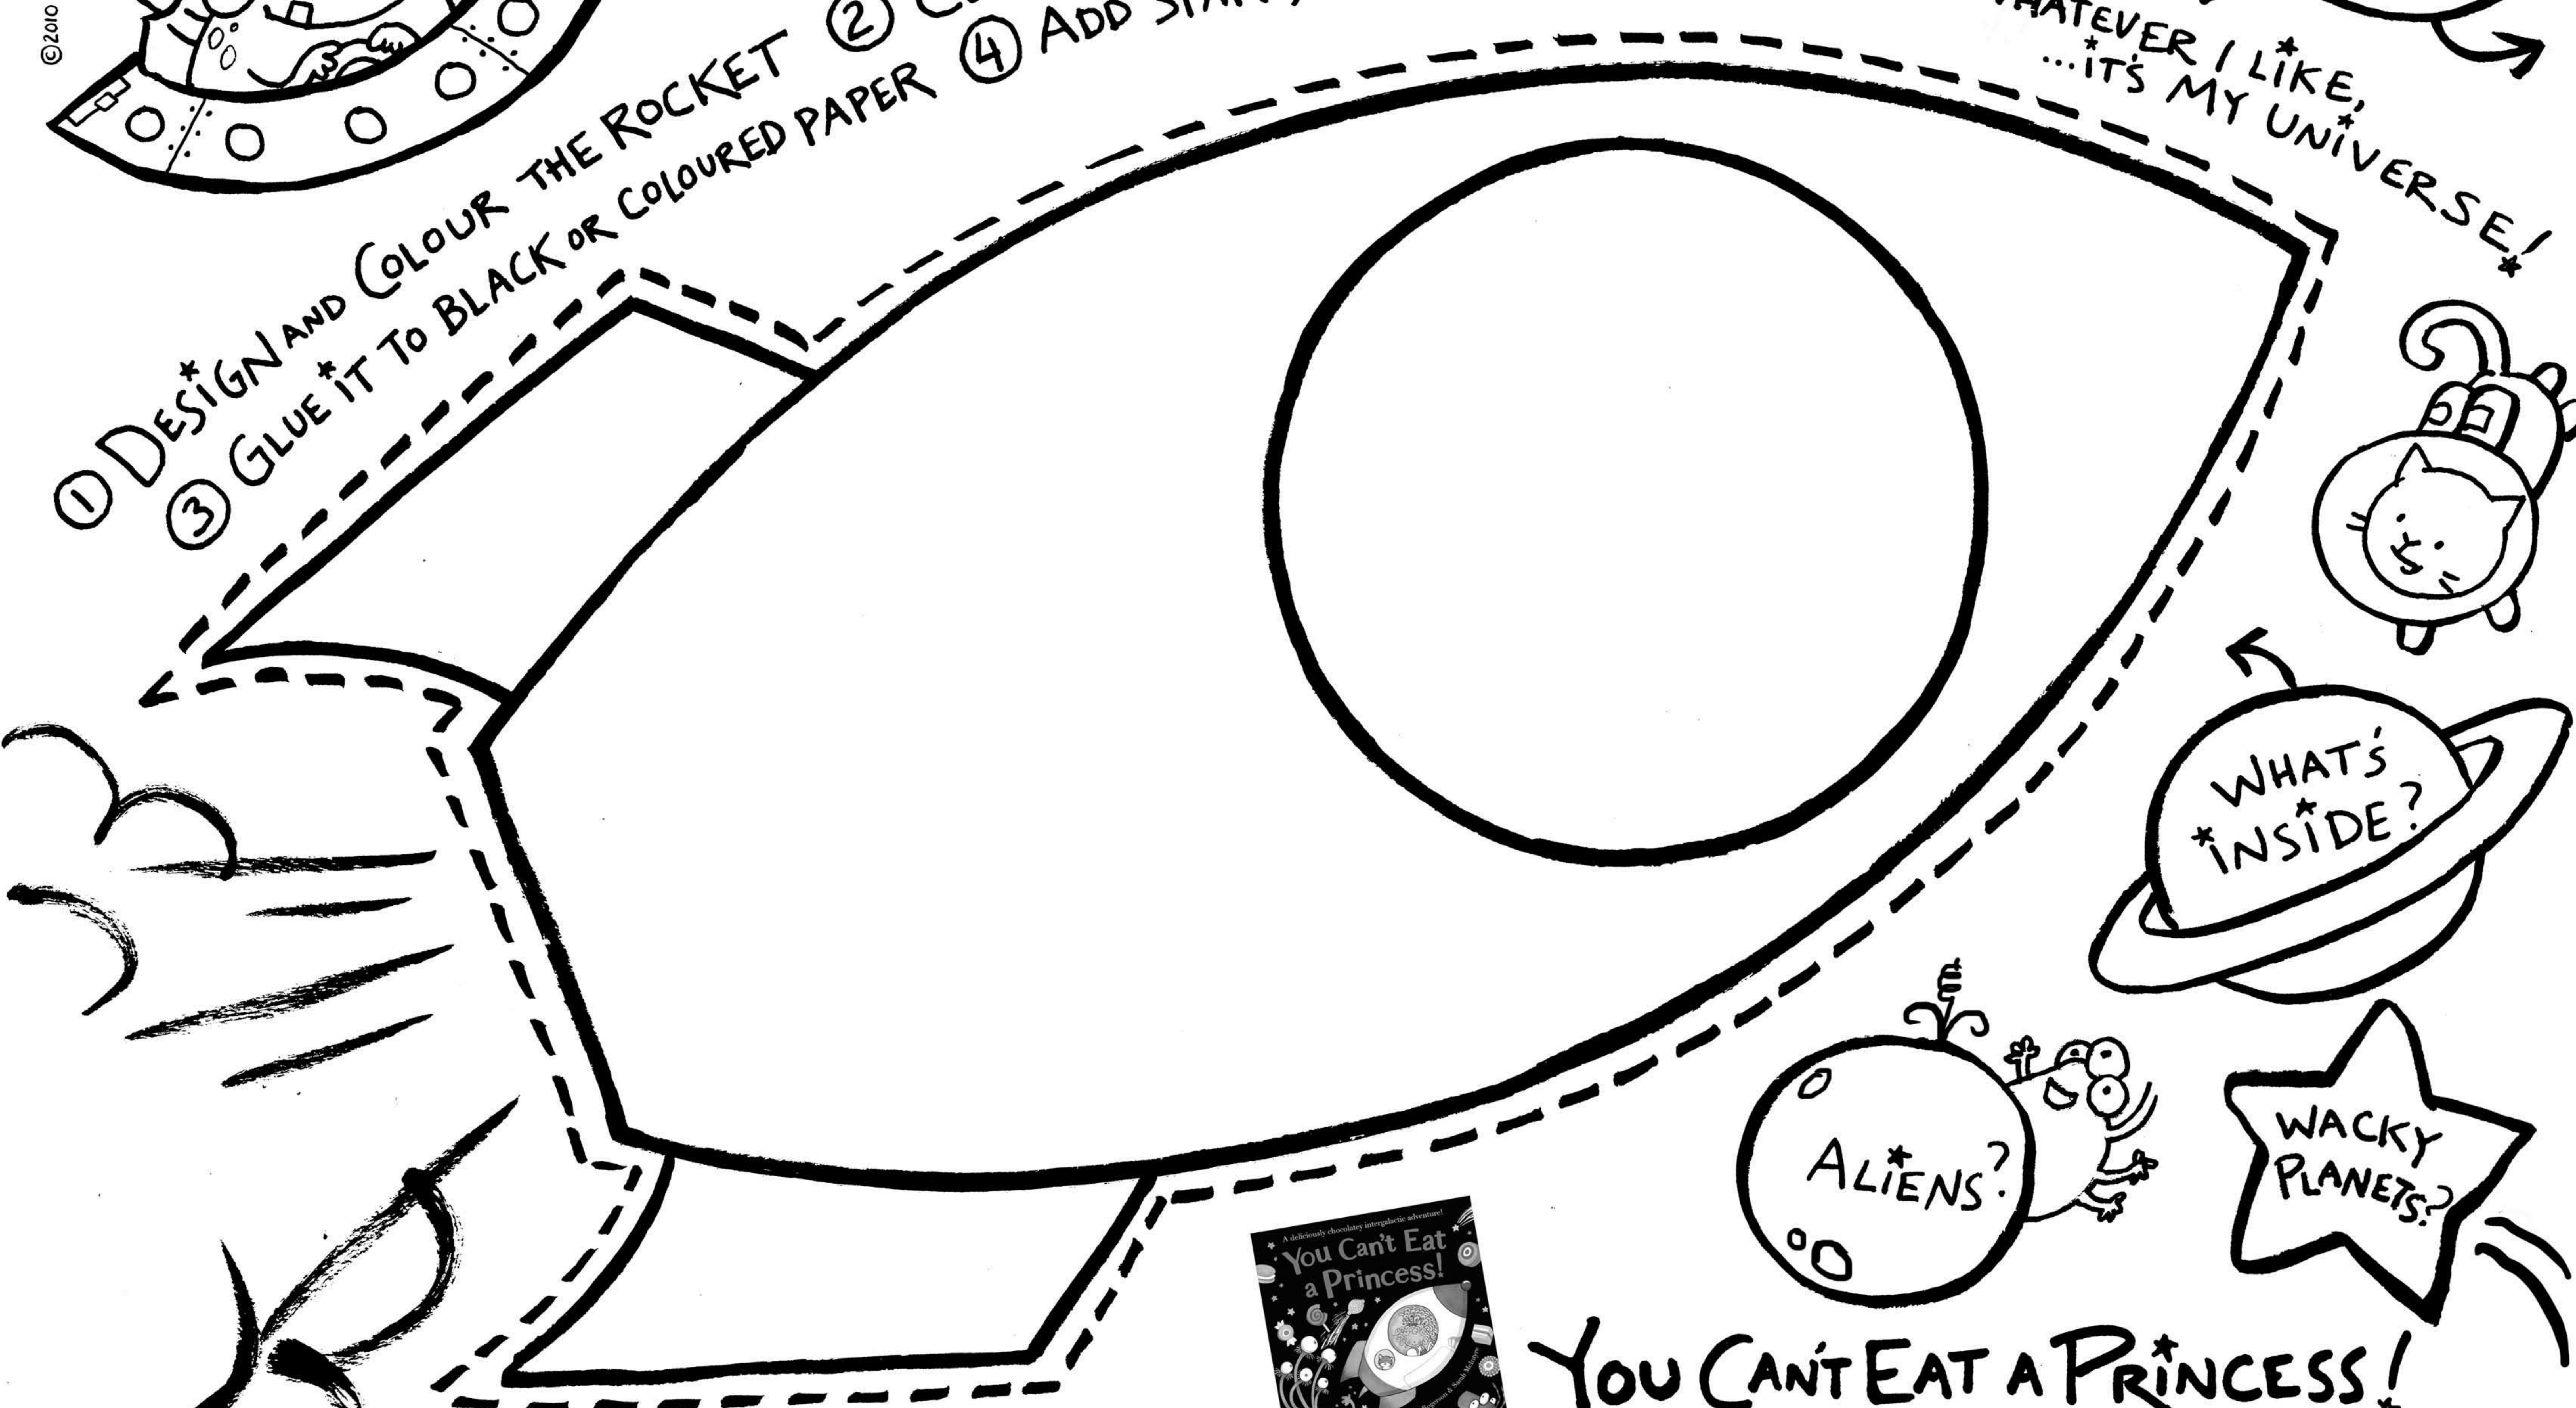

# MY SPACE SHIP!

- ① DESIGN AND COLOUR THE ROCKET
- ② CUT OUT THE ROCKET ON THE DOTTED LINES
- ③ GLUE IT TO BLACK OR COLOURED PAPER
- ④ ADD STARS, PLANETS, ALIENS, A STORY... WHATEVER I LIKE, ...IT'S MY UNIVERSE!

WHAT'S INSIDE?

YOU CAN'T EAT A PRINCESS!  
BY GILLIAN ROGERSON & SARAH MCINTYRE